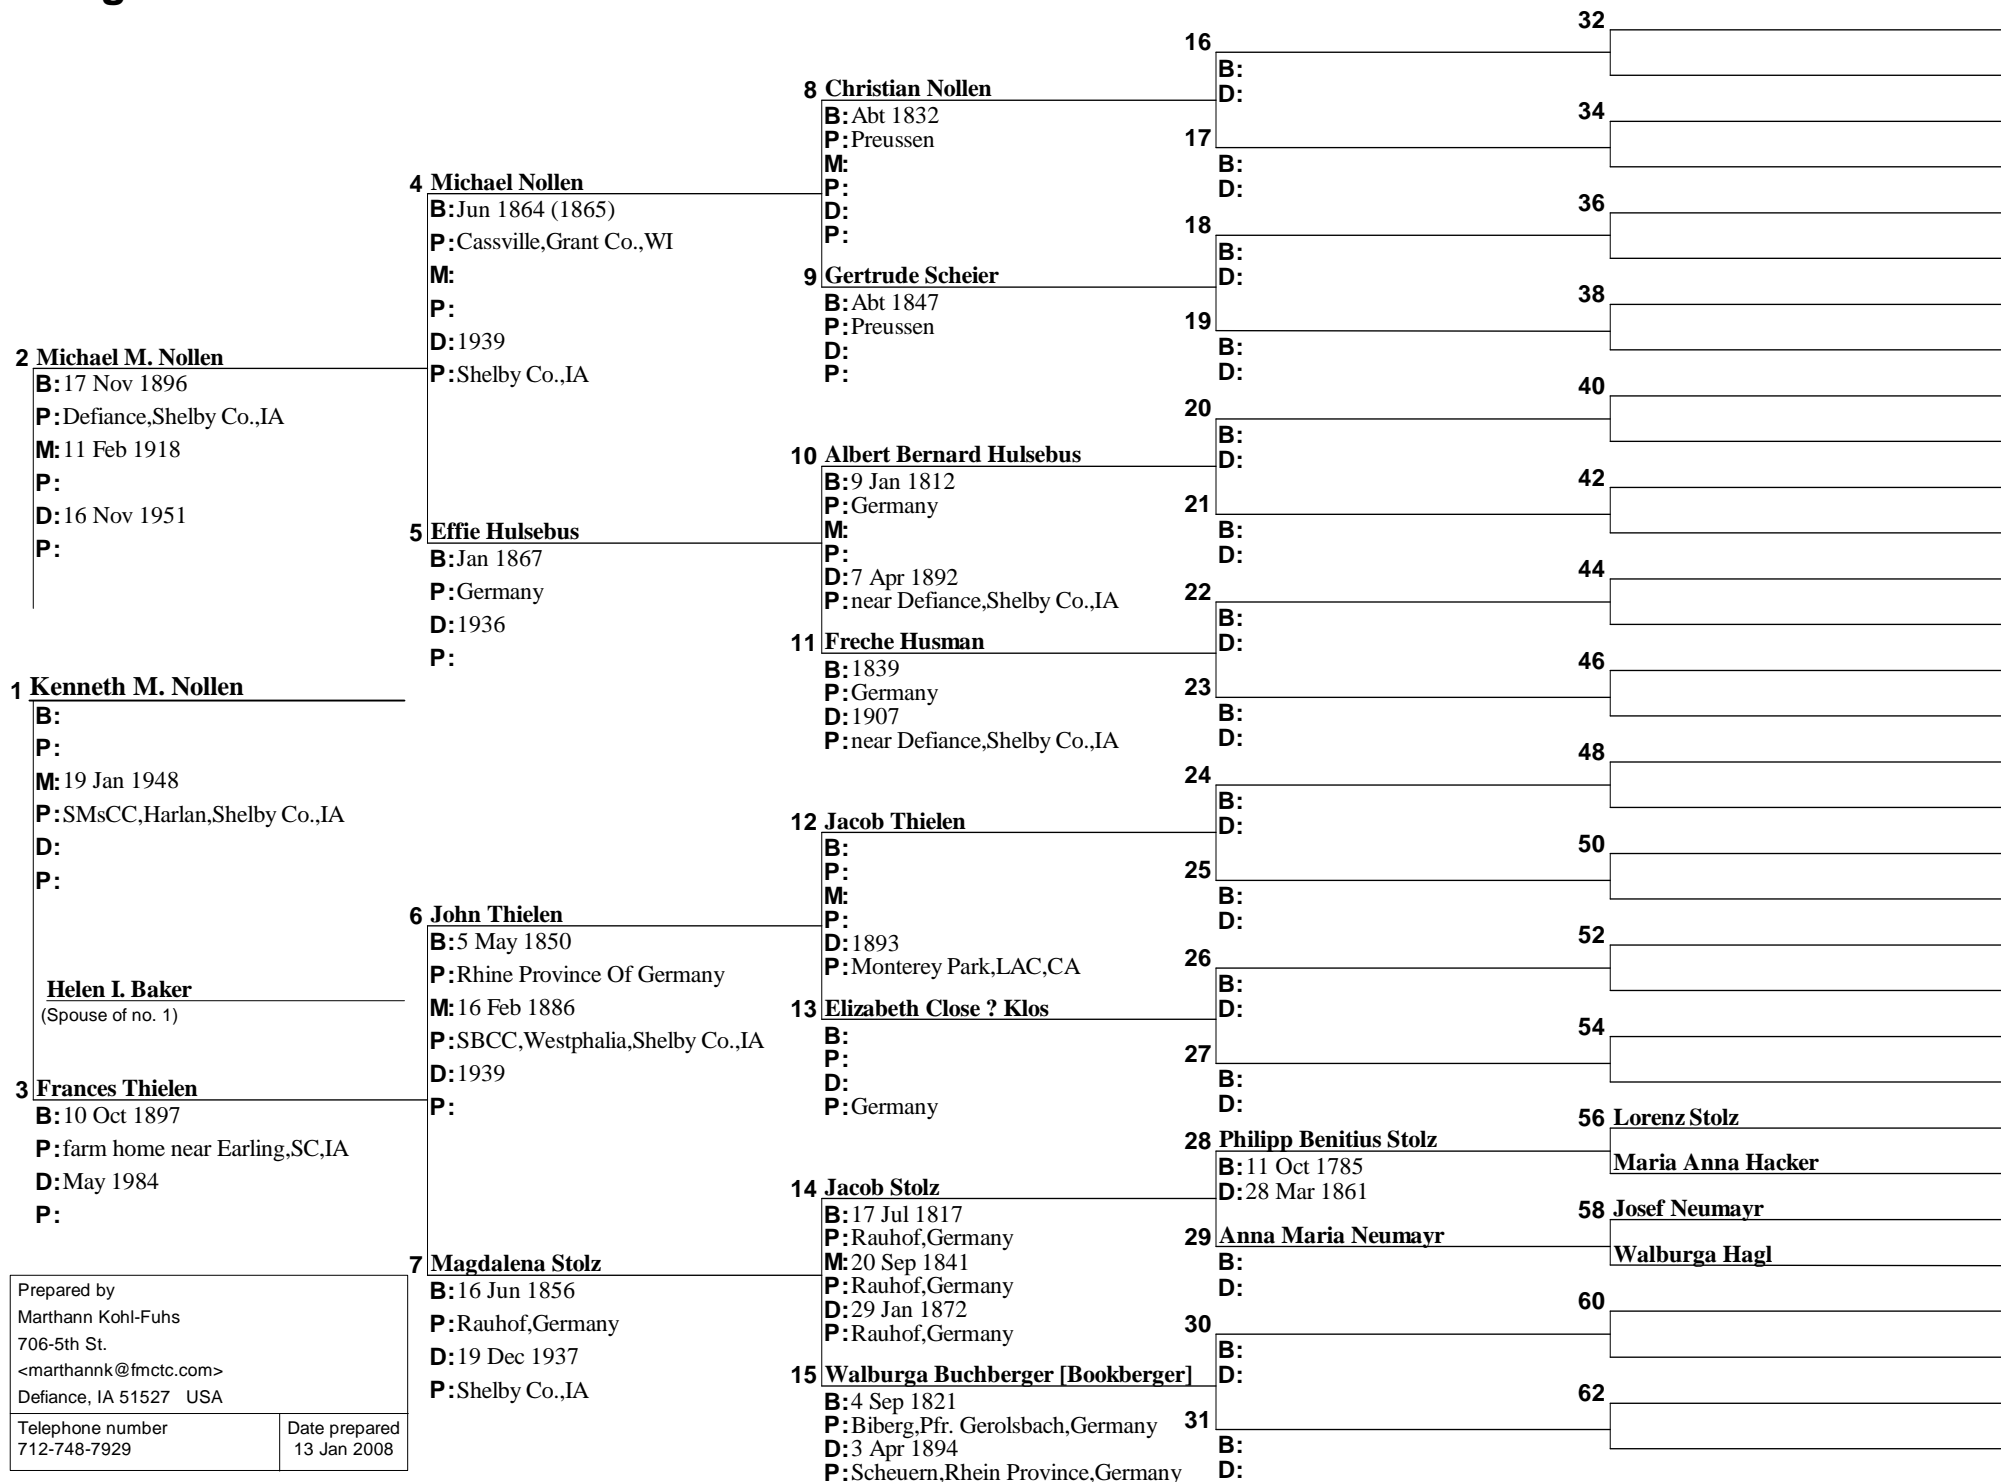

Pedigree Chart

Chart no. 1

Prepared by
 Marthann Kohl-Fuhs
 706-5th St.
 <marthannk@fmctc.com>
 Defiance, IA 51527 USA

Telephone number
 712-748-7929

Date prepared
 13 Jan 2008